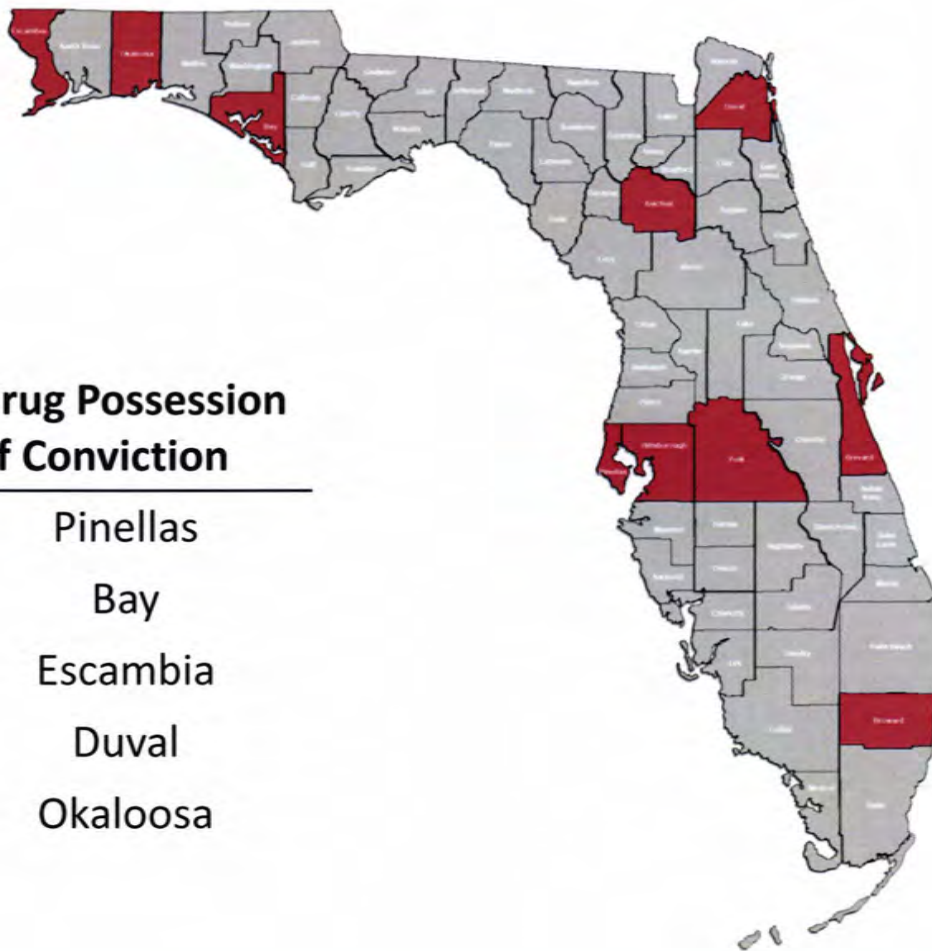

Drug Offenses

Drug Offenses by Type	Inmates	% with Prior Supervision	% with Prior Prison
Drug Possession / Other	2296	90%	69%
Drug Sale/Mfg./Deliver	6291	79%	70%
Drug Trafficking	5293	62%	40%

- 17% - Possession/Other
- 45% - Mfg./Sale/Deliver
- 38% - Trafficking

Drug Possession

Primary Offense of Drug Possession Top 10 Counties of Conviction

Polk	Pinellas
Hillsborough	Bay
Broward	Escambia
Brevard	Duval
Alachua	Okaloosa

Drug Sale/Manufacture/Deliver

Primary Offense of Drug Sale/Manufacture/Deliver Top 10 Counties of Conviction

Duval	Pinellas
Lee	Palm Beach
Hillsborough	Broward
Martin	Volusia
Sarasota	St. Lucie

Drug Trafficking

Primary Offense of Drug Trafficking Top 10 Counties of Conviction

Dade	Broward
Hillsborough	Orange
Polk	Duval
Osceola	Pinellas
Volusia	Palm Beach